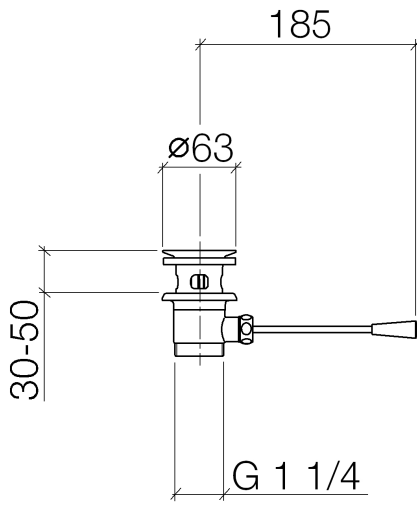

Basin Waste 1 1/4" - Brushed Durabronze (23kt Gold)

IMO

10 300 970

- length of knee lever 185 mm
 - european pop-up waste
- Only suitable for basins with an overflow.**

Only suitable for basins with an overflow.

Fits: IMO, LULU, MADISON, MEM, TARA, CL.1, LISSÉ, VAIA, META, CYO

	Brushed Durabronze (23kt Gold)	10 300 970-28
	Chrome	10 300 970-00
	Brushed Platinum	10 300 970-06
	Platinum	10 300 970-08
	Durabronze (23kt Gold)	10 300 970-09
	Dark Chrome	10 300 970-19
	Light Gold	10 300 970-26
	Brushed Light Gold	10 300 970-27
	Matte Black	10 300 970-33
	Brushed Bronze	10 300 970-42
	Brushed Champagne (22kt Gold)	10 300 970-46
	Champagne (22kt Gold)	10 300 970-47
	Brushed Chrome	10 300 970-93
	Brushed Dark Platinum	10 300 970-99

Required miscellaneous

	Washer NBR 70 39,0 x 29,0 x 2,0 mm -	09 14 05 016 90
--	---	--------------------

Required miscellaneous

	Pipe Ø 32 x 0,75 x 110 mm - Brushed Durabronze (23kt Gold)	09 28 23 005- 28
--	---	---------------------

10 300 970

10 300 970

Spare parts list

No.	Item Number	Name	Quantity used	Delivery time
1	90 11 01 026 00-28	cup	1	20
2	04 31 20 016 00-28	plug	1	-
Spare part can no longer be ordered, please order the replacement item				
3	04 28 10 026 00 90	accessories	1	2
4	09 14 03 025 90	seal	1	2
5	09 11 01 023-28	cup	1	20
6	09 14 05 040 90	seal	1	2
7	09 31 09 055-28	pull-rod	1	20
8	09 30 11 049 90	disc	1	2
9	09 23 30 003-28	nut	1	20
10	09 20 01 040-28	handle	1	20