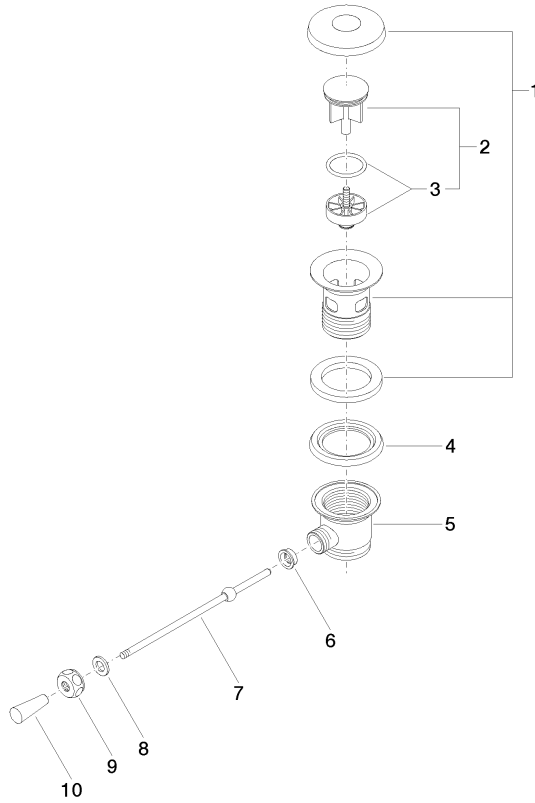

Basin Waste 1 1/4" - Brushed Durabronze (23kt Gold)

IMO

10 300 970

- length of knee lever 185 mm
 - european pop-up waste
- Only suitable for basins with an overflow.**

Only suitable for basins with an overflow.

Required miscellaneous

	Washer NBR 70 39,0 x 29,0 x 2,0 mm -	09 14 05 016 90
--	---	--------------------

Required miscellaneous

	Pipe Ø 32 x 0,75 x 110 mm - Brushed Durabronze (23kt Gold)	09 28 23 005- 28
--	---	---------------------

10 300 970

10 300 970

Spare parts list

No.	Item Number	Name	Quantity used	Delivery time
1	90 11 01 026 00-28	cup	1	20
2	04 31 20 016 00-28	plug	1	-
Spare part can no longer be ordered, please order the replacement item				
3	04 28 10 026 00 90	accessories	1	2
4	09 14 03 025 90	seal	1	2
5	09 11 01 023-28	cup	1	20
6	09 14 05 040 90	seal	1	2
7	09 31 09 055-28	pull-rod	1	20
8	09 30 11 049 90	disc	1	2
9	09 23 30 003-28	nut	1	20
10	09 20 01 040-28	handle	1	20